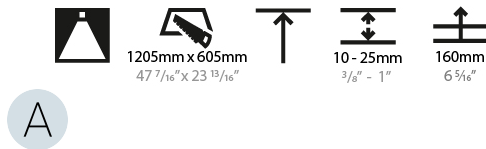

GENERAL

Series: Smoothy
Subseries: Smoothy Standard
Partner: Prolight
Division: Architectural
Installation: Recessed
Product Type: Ceiling Recessed
Mounting Location: Ceiling
Light Distribution: Direct

PHYSICAL

Shape: Square
Length (mm): 1222
Length (in): 48 1/8
Width (mm): 622
Width (in): 24 1/2
Height (mm): 150
Height (in): 5 7/8
Ceiling Thickness (mm): 10 / 12.5 / 15 / 25
Ceiling Thickness (in): 3/8 or 1/2 or 9/16 or 1
Min. Recessing Depth (mm): 160
Min. Recessing Depth (in): 6 5/16
Weight (kg): 24.4
Weight (lbs): 53.68
Diffuser: PMMA - Opal or Micro-Prism
Fixture Finish: SSR / BKV / CWI / CRY / HAB / UFT / ITA / RUA / FTG / MYG / LOD / PUS / FRO / FUP / KIA / POP / BLS / SPG / MEY / GOH / CHC / COM / ABZ / JAG / OBR / MOS / ROR
Fixture Material: Extruded Aluminum / Steel
Cut-out Measurements: 1205mm / 47 7/16" x 605mm / 23 13/16"

ELECTRICAL

Lamp Type: LED (Zhaga Standard)
Input Wattage (W): 108.9
Total Output Wattage (W): 99
Dimming: Non-Dimmable
Driver Included: Yes
Driver Location: Integrated
Driver Type: Constant Current - Universal
Driver Class: Class 2
Input Voltage (V): 120 - 277
Constant Current (MA): 450

LED

Color Temperature (*K): 3000 / 4000
Max. Delivered Lumen (lm): 11050 / 11450
CRI: >80 CRI
Efficiency (%): 0.827
Lamp Life (hrs): 50000
Upon Request: Other CCT available

OPTICAL

RATINGS AND CERTIFICATIONS

Certified By: Certified for North American Standards
IP rating: IP20