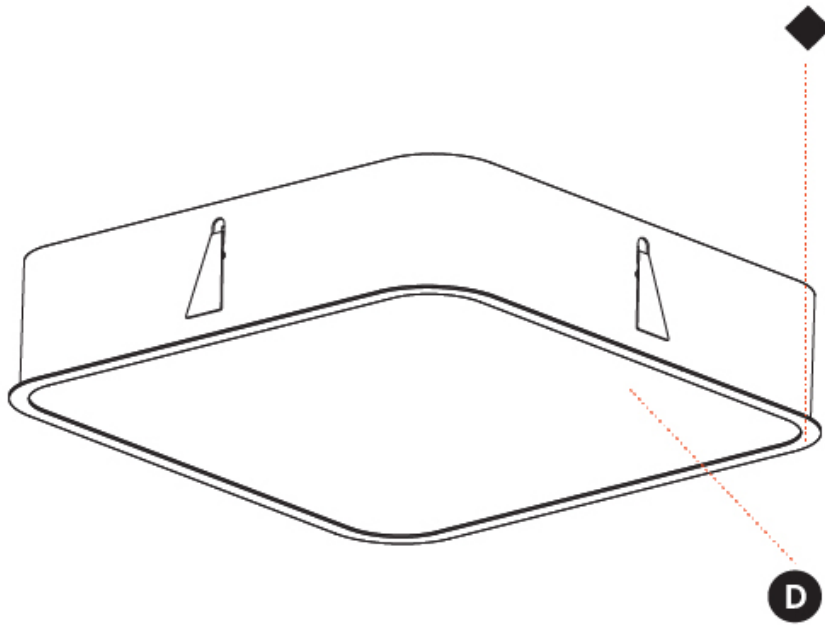

SMOOTHY STANDARD RECESSED

A37599-

PROJECT	_____
TYPE	_____
SPECIFIER	_____
QUANTITY	_____
DATE	_____