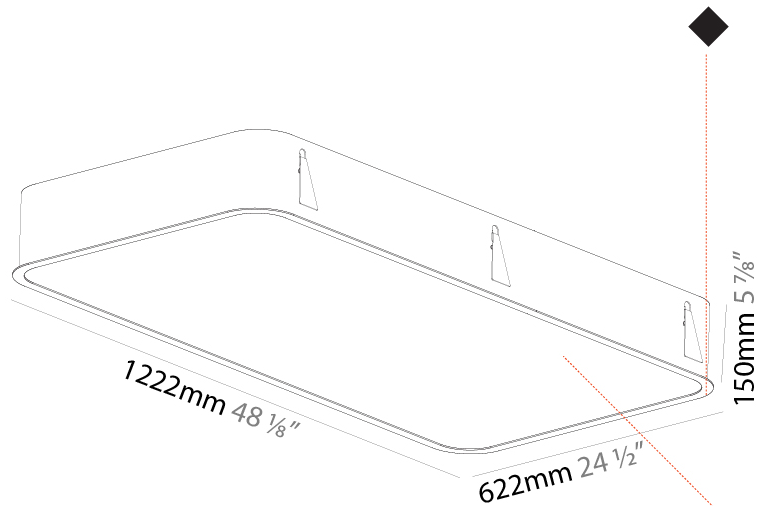

GENERAL

Series: Smoothy
Subseries: Smoothy Standard
Partner: Prolight
Division: Architectural
Installation: Recessed
Product Type: Ceiling Recessed
Mounting Location: Ceiling
Light Distribution: Direct

PHYSICAL

Shape: Square
Length (mm): 1222
Length (in): 48 1/8
Width (mm): 622
Width (in): 24 1/2
Height (mm): 150
Height (in): 5 7/8
Ceiling Thickness (mm): 10 / 12.5 / 15 / 25
Ceiling Thickness (in): 3/8 or 1/2 or 9/16 or 1
Min. Recessing Depth (mm): 160
Min. Recessing Depth (in): 6 5/16
Weight (kg): 24.4
Weight (lbs): 53.68
Diffuser: PMMA - Opal or Micro-Prism
Fixture Finish: SSR / BKV / CWI / CRY / HAB / UFT / ITA / RUA / FTG / MYG / LOD / PUS / FRO / FUP / KIA / POP / BLS / SPG / MEY / GOH / CHC / COM / ABZ / JAG / OBR / MOS / ROR
Fixture Material: Extruded Aluminum / Steel
Cut-out Measurements: 1205mm / 47 7/16" x 605mm / 23 13/16"

ELECTRICAL

Lamp Type: LED (Zhaga Standard)
Input Wattage (W): 108.9
Total Output Wattage (W): 99
Dimming: Non-Dimmable
Driver Included: Yes
Driver Location: Integrated
Driver Type: Constant Current - Universal
Driver Class: Class 2
Input Voltage (V): 120 - 277
Constant Current (MA): 450

LED

Color Temperature (*K): 3000 / 4000
Max. Delivered Lumen (lm): 11050 / 11450
CRI: >80 CRI
Efficiency (%): 0.827
Lamp Life (hrs): 50000
Upon Request: Other CCT available

OPTICAL

RATINGS AND CERTIFICATIONS

Certified By: Certified for North American Standards
IP rating: IP20