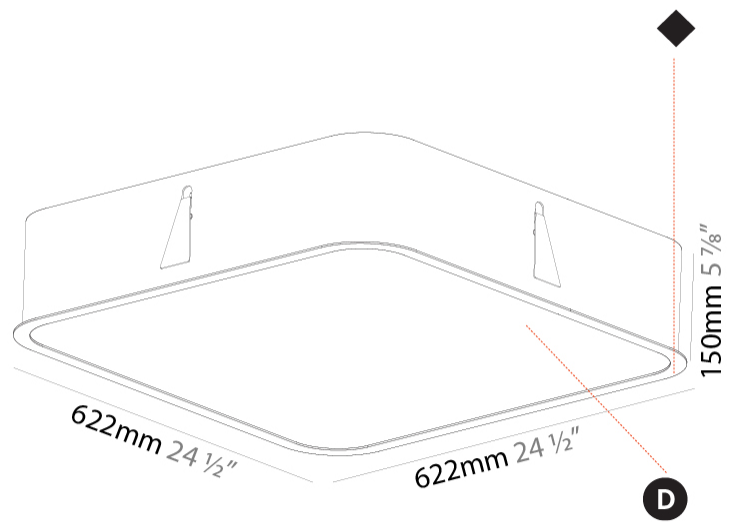

PHYSICAL

Shape: Square
Length (mm): 622
Length (in): 24 1/2
Width (mm): 622
Width (in): 24 1/2
Height (mm): 150
Height (in): 5 7/8
Ceiling Thickness (mm): 10 / 12.5 / 15 / 25
Ceiling Thickness (in): 3/8 or 1/2 or 9/16 or 1
Min. Recessing Depth (mm): 160
Min. Recessing Depth (in): 6 5/16
Weight (kg): 12.317
Weight (lbs): 27.10
Diffuser: PMMA - Opal or Micro-Prism
Fixture Finish: SSR / BKV / CWI / CRY / HAB / UFT / ITA / RUA / FTG / MYG / LOD / PUS / FRO / FUP / KIA / POP / BLS / SPG / MEY / GOH / CHC / COM / ABZ / JAG / OBR / MOS / ROR
Fixture Material: Extruded Aluminum / Steel
Cut-out Measurements: 605mm / 23 13/16" x 605mm / 23 13/16"

ELECTRICAL

Lamp Type: LED (Zhaga Standard)
Input Wattage (W): 55
Total Output Wattage (W): 49.7
Dimming: Non-Dimmable
Driver Included: Yes
Driver Location: Integrated
Driver Type: Constant Current - Universal
Driver Class: Class 2
Input Voltage (V): 120 - 277
Constant Current (MA): 350
Upon Request: (Not included - see components) Integral: 0-10Vdc dimming / Phase dimming 120Vac only

LED

Color Temperature (°K): 3000 / 4000
Max. Delivered Lumen (lm): 5520 / 5720
CRI: >80 CRI
Efficiency (%): 0.827
Lamp Life (hrs): 50000
Upon Request: Other CCT available

OPTICAL

RATINGS AND CERTIFICATIONS

Certified By: Certified for North American Standards
IP rating: IP20